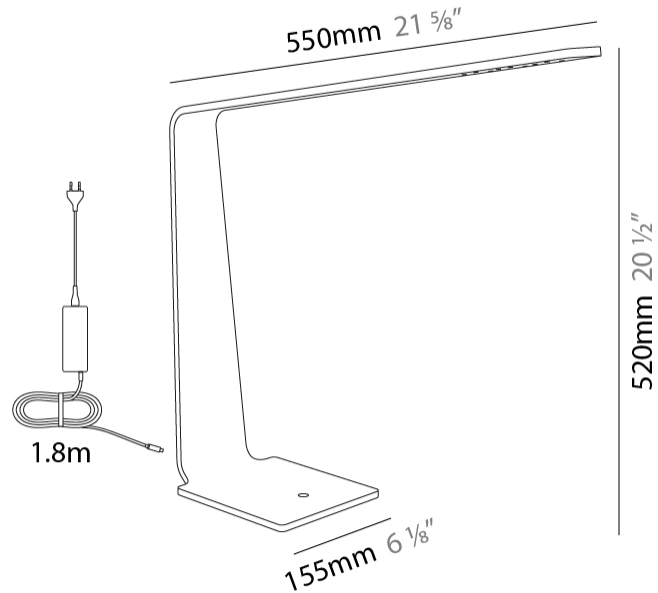

PROJECT
TYPE
SPECIFIER
QUANTITY
DATE

LED4 PORTABLE

D74002-

base number   Finish
Options

1. To build a product code in our configurator select the specify button on the base model # product page
2. To build a manual product code on this datasheet choose from the options listed below in blue font and add the suffix to the base model #

GENERAL

Series: Planko
Subseries: LED4
Brand: Tunto
Division: Design
Mounting Type: Portable
Mounting Location: Table
Subcategory: Table

PHYSICAL

Shape: Abstract
Length (mm): 550
Length (in): 21 5/8
Width (mm): 155
Width (in): 6 1/8
Height (mm): 520
Height (in): 20 1/2
Light Distribution: Downlight
Fixture Finish: WAL / ASH / OAK / BLK / WHI
Fixture Material: Wood
Cable Details: 1800mm / 70.87" cord and plug
Upon Request: Bolt Down

ELECTRICAL

Lamp Type: LED
Input Wattage (W): 16
Dimming: Touch Dimming
Driver Location: Inline Transformer Plug
Input Voltage (V): 120

LED

Color Temperature (°K): 2700
Max. Delivered Lumen (lm): Max 800
CRI: >97 CRI
Lamp Life (hrs): 50000

OPTICAL

RATINGS AND CERTIFICATIONS

Certified By: Certified for North American Standards
IP rating: IP20